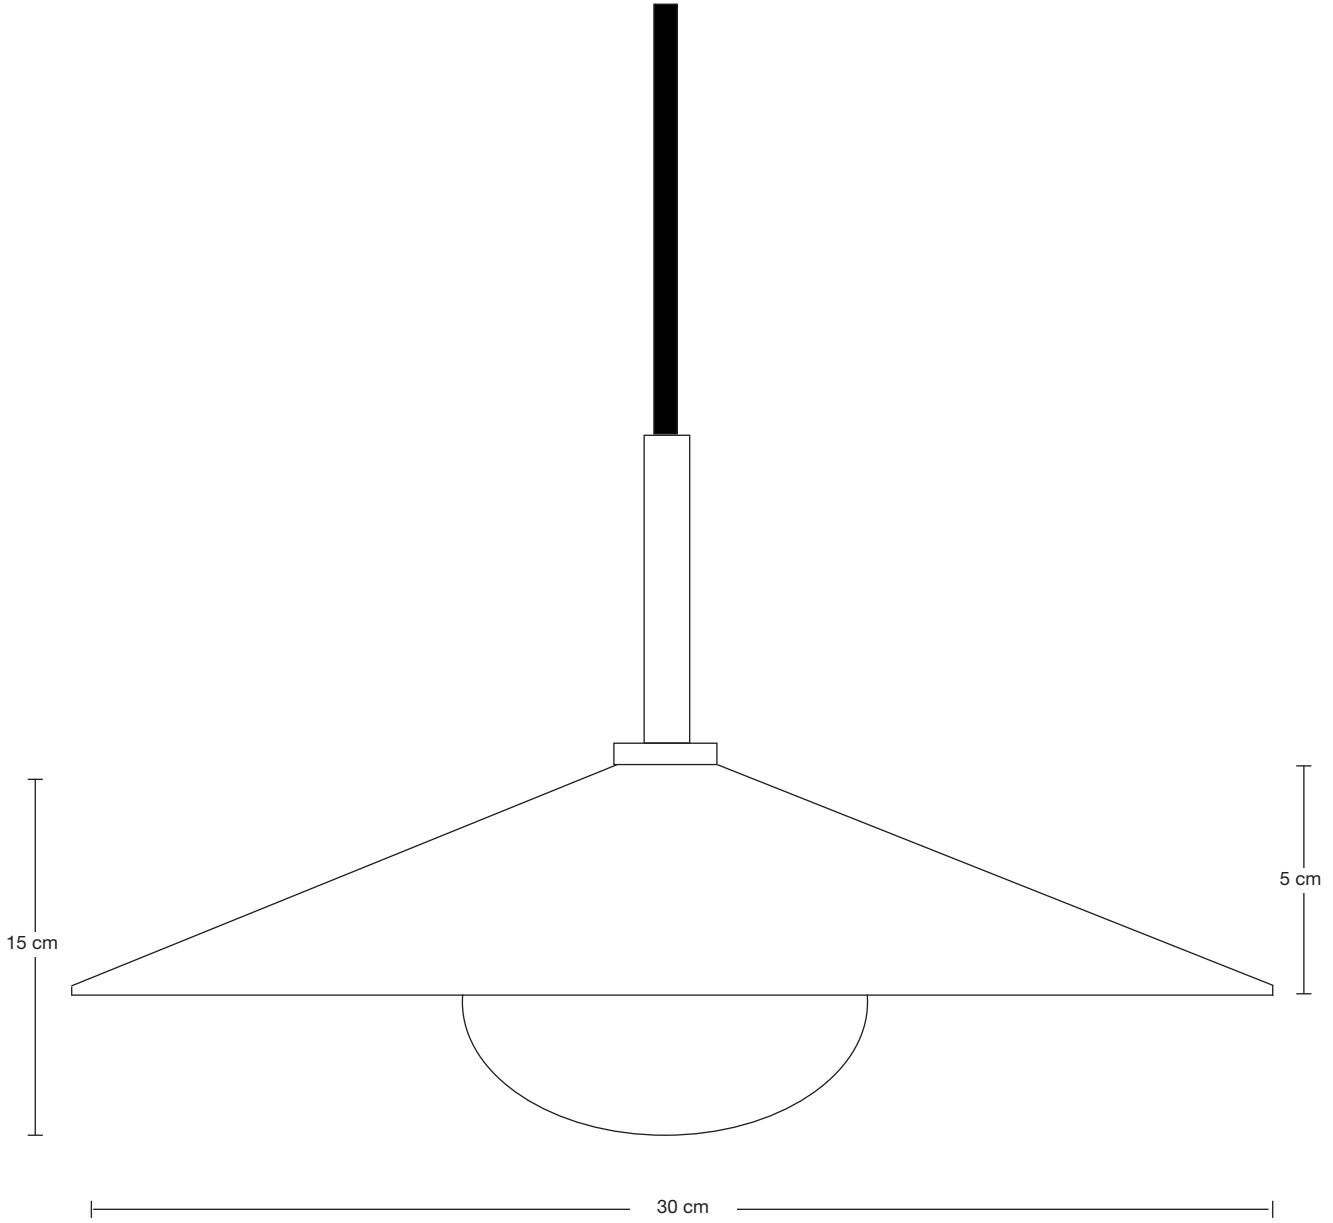

ALABASTER

Alabaster Slope Pendant Light - 12 Inch

SPECIFICATIONS

We meet all UK and EU lighting and safety regulations.

Our products are hand finished to ensure an authentic vintage look and therefore they may vary slightly from those shown in the images.

Bulb Required: G9.

Ready to be installed, installation required.

Wall mount screws not included.

INFORMATION

PRODUCT CODE: AL-SLP12-BH

FINISHES: White.

HOLDER FINISHES: Brass.

FLEX: 1m Black Round Fabric Flex.

WEIGHT: 3 kg

DIMENSIONS

H: 15 cm x W: 30 cm x D: 30cm

SHADE DIAMETER: 30 cm / 12"

SHADE HEIGHT: 5.4 cm / 2.1"

HOLDER DIAMETER: 2.2 cm / 0.9"

HOLDER HEIGHT: 7.7 cm / 3"

ROSE DIAMETER: 11 cm / 4.3"

ROSE HEIGHT: 2.5 cm / 1"

INDUSTVILLE