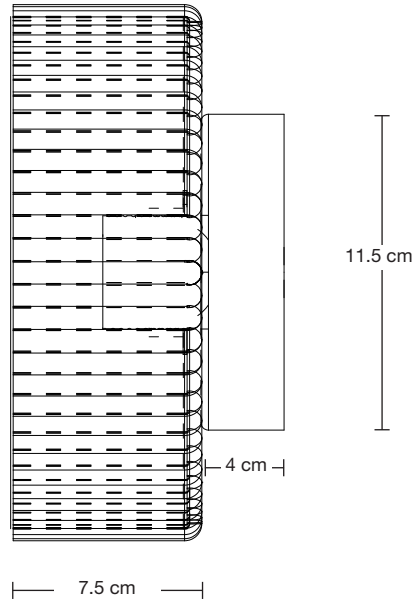

# Ribbed Glass Dish Wall Diffuser - 8 Inch

## INFORMATION

PRODUCT CODE: GL-RB-DSD-WLFM8-CL

FINISHES: Clear Glass.

HOLDER FINISHES: Brass, Bronze.

WEIGHT: 1.9 kg

## DIMENSIONS

**H: 11.5 cm x W: 21 cm x D: 21 cm**

SHADE DIAMETER: 21.3 cm / 8.3"

SHADE HEIGHT: 7.5 cm / 3.0"

ROSE DIAMETER: 11.5 cm / 4.5"

ROSE HEIGHT: 4 cm / 1.6"