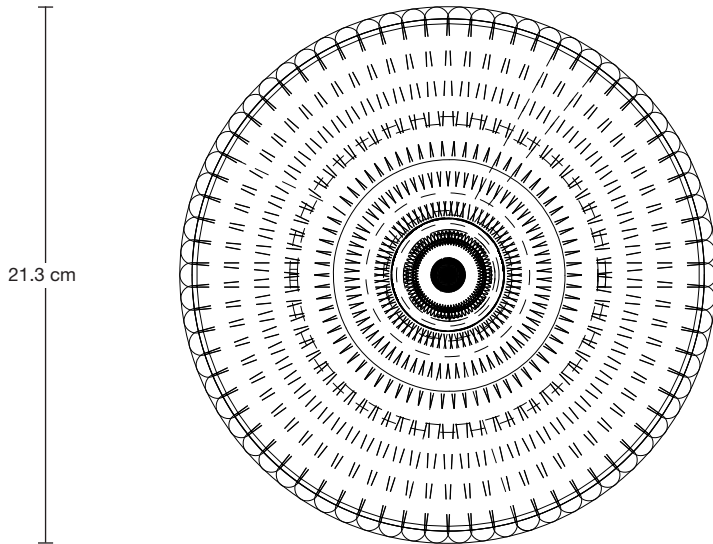

# Ribbed Glass Dish Wall Diffuser - 8 Inch

## INFORMATION

PRODUCT CODE: GL-RB-DSD-WLFM8-CL

FINISHES: Clear Glass.

HOLDER FINISHES: Brass, Bronze.

WEIGHT: 1.9 kg

## DIMENSIONS

**H: 11.5 cm x W: 21 cm x D: 21 cm**

SHADE DIAMETER: 21.3 cm / 8.3"

SHADE HEIGHT: 7.5 cm / 3.0"

ROSE DIAMETER: 11.5 cm / 4.5"

ROSE HEIGHT: 4 cm / 1.6"