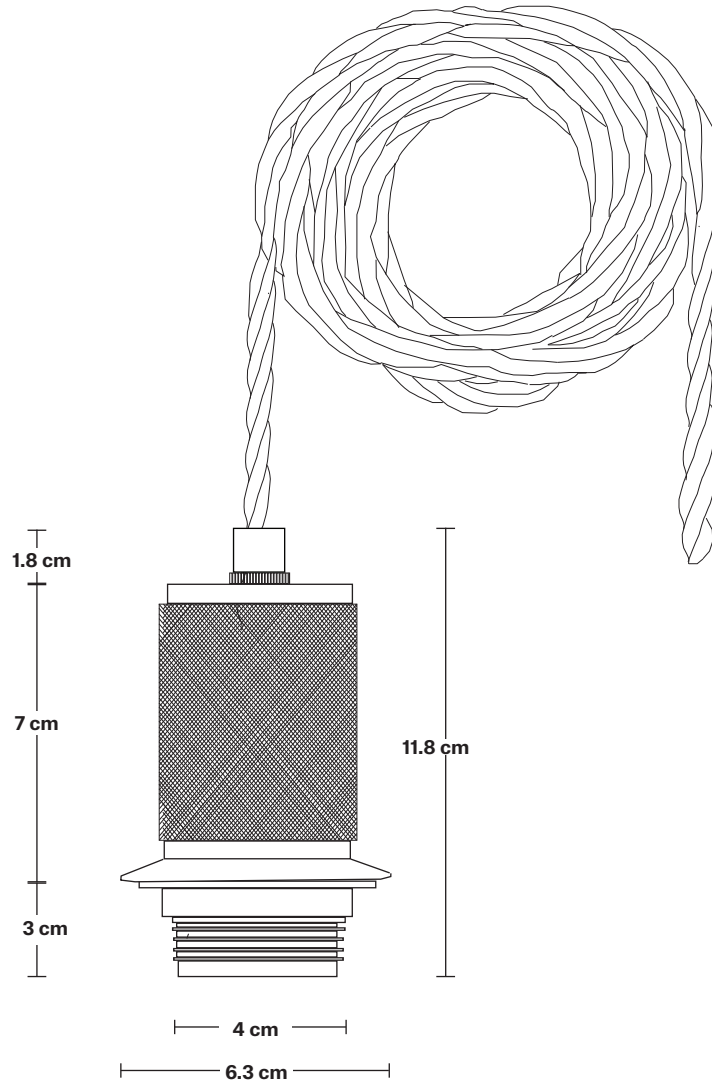

## Knurled Edison Cord Set - Fabric Flex - Black - 2m - Without Ceiling Rose

Bulb Required: Standard screw (E27) fitting, max 40W.

WEIGHT: 0.2 kg

### INFORMATION

PRODUCT CODE: KN-E1WP-2M-NCR

FINISHES: Brass, Bronze, Black.

ROSE FINISHES: Brass, Bronze, Black.

FLEX: 2m Black Twisted Fabric Flex.

Ready to be installed, installation required.

Wall mount screws not included.

### DIMENSIONS

H: 11.1 cm x W: 6.3 cm x D: 6.3 cm

HOLDER DIAMETER: 6.3 cm / 2.5"

HOLDER HEIGHT: 11.1 cm / 4.4"

INDUSTVILLE