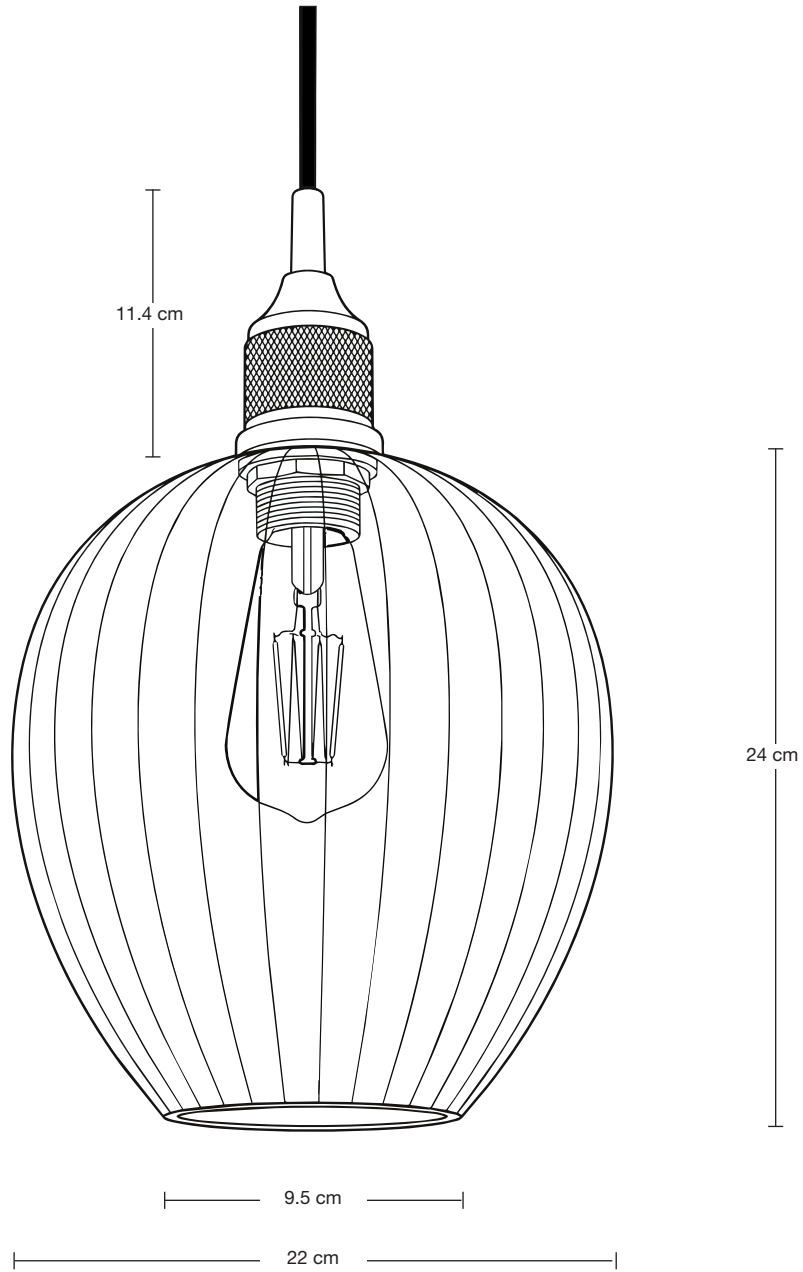

## Noho Glass Ribbed Tulip Pendant Light - 9 Inch

Bulb Required: Standard screw (E27) fitting, max 40W.

Ready to be installed, installation required.

Wall mount screws not included.

### INFORMATION

PRODUCT CODE: NH-GL-RBTUP9-CL-BH

SHADE FINISHES: Clear.

HOLDER FINISHES: Brass.

FLEX: Black Round Fabric Flex.

WEIGHT: 1.6 kg

### DIMENSIONS

**H: 124 cm x W: 23 cm x D: 23 cm**

SHADE DIAMETER: 22.9 cm / 9"

SHADE HEIGHT: 24.5 cm / 9.6"

HOLDER DIAMETER: 5.6 cm / 2.2"

HOLDER HEIGHT: 11.4 cm / 4.4"

ROSE DIAMETER: 10 cm / 3.9"

ROSE HEIGHT: 3 cm / 1.1"